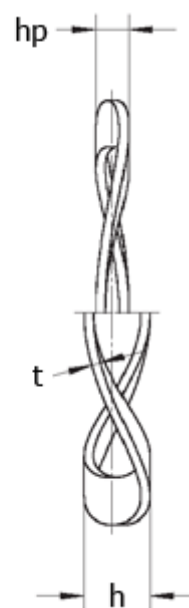

Article number: 22914951291

Description: Wave washer EMO-X99 149,5x129x1
for bearing : 6020, 6217, 6314, 6412

Measures

$d1$	= 149.5
$d2$	= 129
F (N) at hp	= 547
For bearing	= 6020, 6217, 6314, 6412
For bearing housing diameter	= 150
h appr.	= 9.0
hp	= 1.5
t	= 1.00

Waves = 4